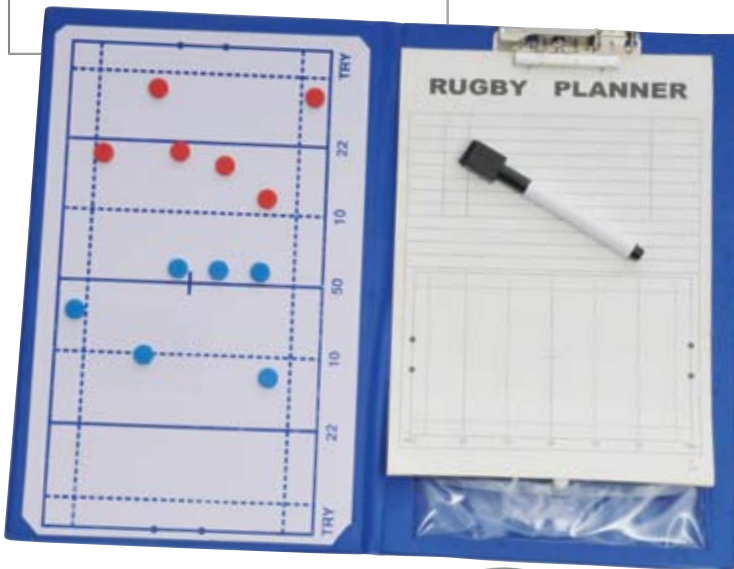

41

WALL MOUNTED ALUMINIUM FRAMED COACHING BOARD (90 x 60cm)

RT112 **\$175.00**

- Framed whiteboard with rugby field layout.
- Comes complete with 30 numbered magnets, whiteboard marker pen and eraser.
- 2 sliding eyelets for easy mounting onto most surfaces.
- Every shed should have one of these!

ALUMINIUM FRAMED COACHING BOARD (30 x 45cm)

RT111 **\$69.00**

- Framed whiteboard with rugby field layout.
- Comes complete with 30 numbered magnets, whiteboard marker pen & eraser.
- Can be mounted in changing shed or carried on the sideline for half-time strategy sessions etc.

FOLDING VINYL COACHING BOARD

RT110 **\$24.95**

- Vinyl folder (23 x 36cm) with Whiteboard & metal clip.
- Whiteboard is metallic and comes with magnetic dots and whiteboard pen.
- Also includes pre-printed Rugby Planner pad for recording score etc.
- Ideal for training/half-time strategy sessions.